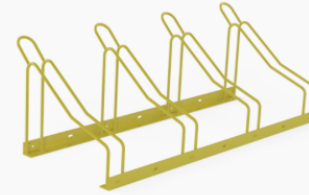

Benches

Jackson Square Series
Arched Back Benches

Laser Cut Arched Back
Benches

Laser Cut Benches

Players Bench with
Back

Players Bench without
Back

Recycled Plank
Benches- Four Plank

Forest Park Bench

Forest Park Bench
without back

Hyde Park Steel Strap
Bench

Hyde Park Steel Strap
Bench without Back

Bike Racks

Arch Bike Racks

Cambridge Bike Rack

Designer Plates for Site Furnishings

Loop Bike Racks

Mini-Rainbow Bike Rack

Newport Bike Rack

Rainbow Bike Rack

Roller Coaster Bike Rack

Round-Up Bike Rack

Round-Up Bollard Bike Rack

Bollards

Designer Plates for Site
Furnishings

20 characters/line; 3 lines/plank

Suitable for recycled plastic planks, aluminum benches, and picnic tables.

Engraved Aluminum Plaque

20 characters/line; up to 3 lines

Countersunk into recycled plastic – ideal for benches or picnic tables.